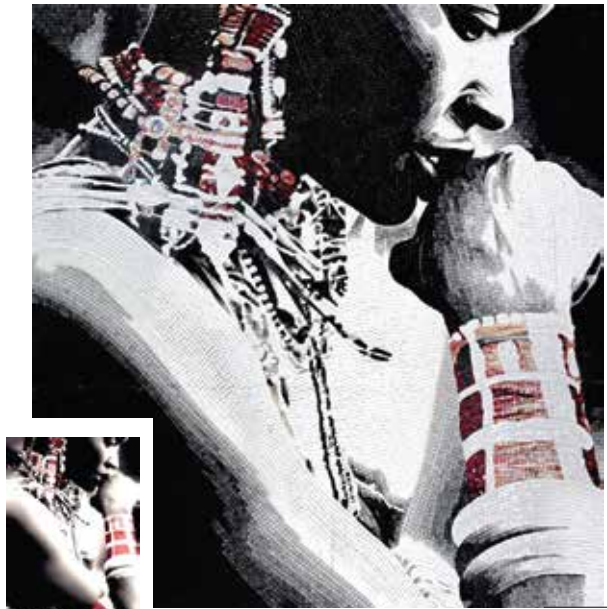

mosaic **P**ORTRAIT applications

artREDEFINED

Explore our Human Forms category and discover art made from rich marble and glass tiles. Our human forms patterns serve as beautiful impact statements for bedrooms and dining rooms alike. Looking to transform a family portrait into a mural? Custom order your own mosaic, tailor-made by talented artisans.

PORTRAIT applications

Featured Selections

Pandora Fine Mosaics is Granix's mosaic application brand and proudly offers Sicis products in addition to its own collection.

DISCLAIMER: Granix is an authorized dealer and installer of Sicis products. Granix and its related companies/entities and brands proudly offer to sell and install Sicis products. Granix may offer to install client's own purchased products and guide them to order their own designs. However, Granix does not offer to duplicate or copy Sicis' or any other companies' designs to any customer. Granix is not responsible for any or all copyright issues of installing or handling customer's or third party's products/orders.